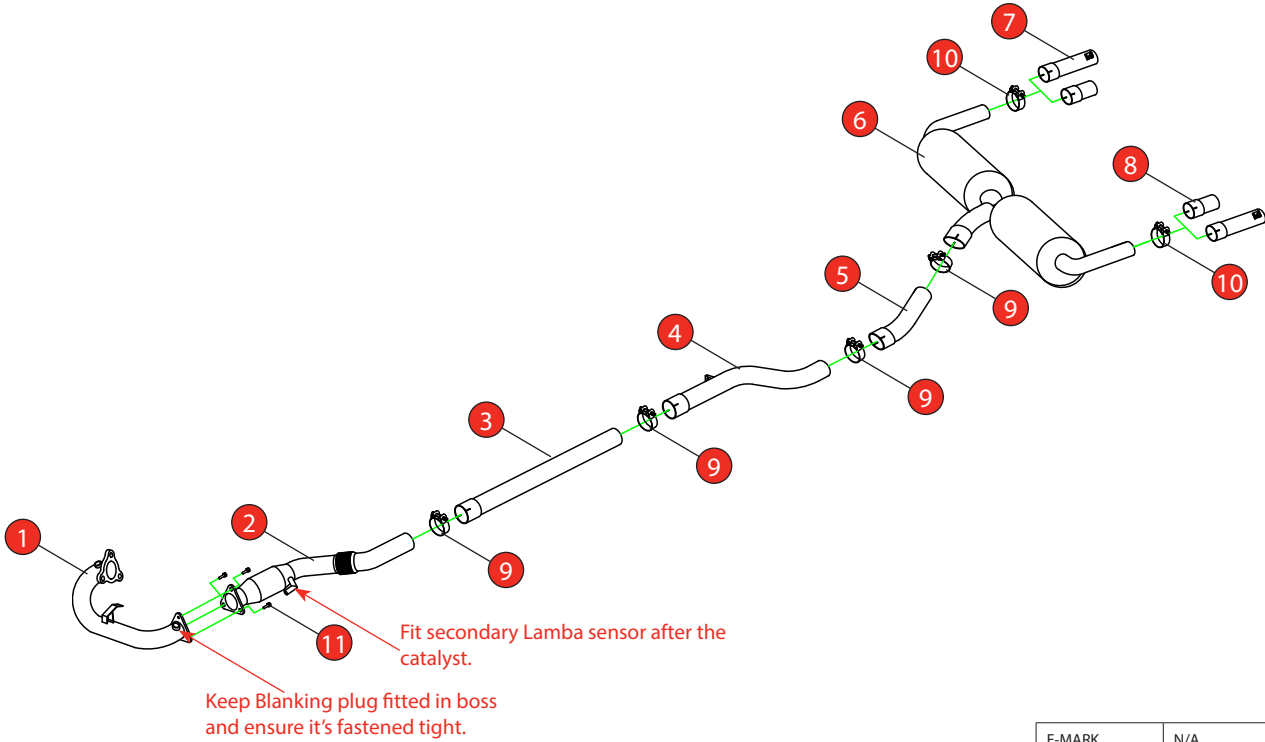

Car	Clio 197 / 200 with Megane RS 2.0T engine	Part No.	SRNXS030SYS
Year	06-09 / 09-12	Fit Kits	282FK
Notes	Where not supplied use original fittings	Features	Pipe Diameter:- 76mm

Estimated Fitting Time: 5 Hours

E-MARK	N/A
DATE	14/07/17
ISSUE	00
AUTHORISED	M.Ydlibi

NO.	PART NO.	DESCRIPTION	QTY
1	535RN	Turbo Downpipe	1
2	581RN	Front section With Sports Catalyst	1
3	584RN	Non-resonated centre section	1
4	585RN	Link Pipe	1
5	586RN	Rear Link Pipe	1
6	587RN	Rear Silencer	1
7	Z043.10179	Tail pipe (use when fitting to Clio 197)	2
8	Z043.10180	Rear Silencer Extenders (use when fitting to Clio 200)	2
Fit Kit			
9	Z016.10062	79mm H/D Clamp	4
10	Z016.10064	63-68mm H/D Clamp	2
11	Z017.10047	M8 x 25mm Hex Head Bolt	3

NOTE: ENSURE SCORPION SYSTEM IS CLEAR OF MOVING PARTS AND ALL ORIGINAL FUNCTIONS WORK CORRECTLY.

STAY CONNECTED TO RED POWER.